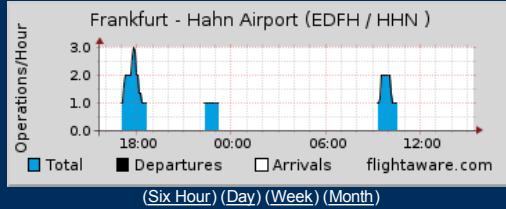

Contact

FlightAware > Live Flight Tracker > Frankfurt Airport (Hahn Airport) [EDFH/EDFH]

[EDFH info](#)
or
[weather](#)

This airport is outside of FlightAware's service area and will only show data on flights to/from FlightAware's service area and be generally unreliable.