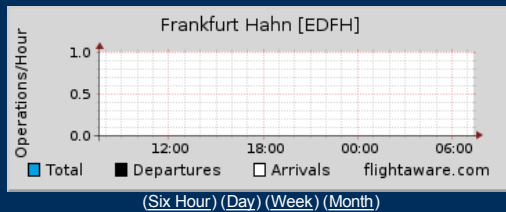

- Live Tracking
- Flight Planning
- Pilot Resources
- Photos
- Squawks & Headlines
- Discussions
- Commercial Services
- About FlightAware
- Contact

➤ FlightAware > Live Flight Tracker > Frankfurt Hahn Airport [EDFH/EDFH]