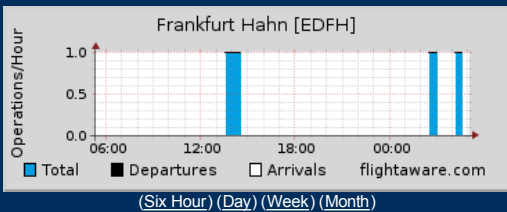

- Live Tracking
- Flight Planning
- Pilot Resources
- Photos
- Squawks & Headlines
- Discussions
- Commercial Services
- About FlightAware
- Contact

➤ FlightAware > Live Flight Tracker > Frankfurt Hahn Airport [EDFH/EDFH]

This airport is outside of FlightAware's service area and will only show data on flights to/from FlightAware's service area and be generally unreliable.

FLIGHT TRACKER

Flight/Tail #:

➤ Track Any Flight

Type part of airline name: