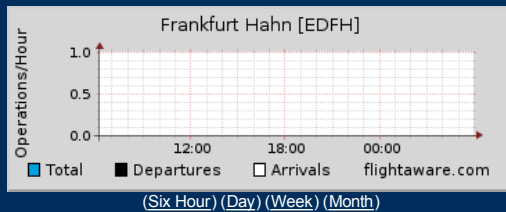

- Live Tracking
- Flight Planning
- Pilot Resources
- Photos
- Squawks & Headlines
- Discussions
- Commercial Services
- About FlightAware
- Contact

➤ FlightAware > Live Flight Tracker > Frankfurt Hahn Airport [EDFH/EDFH]

EDFH info
or
weather

This airport is outside of FlightAware's service area and will only show data on flights to/from FlightAware's service area and be generally unreliable.

FLIGHT TRACKER

Flight/Tail #: