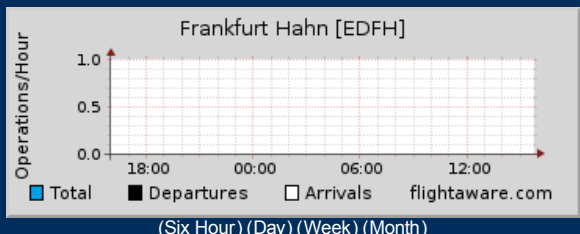

- ▶ Live Tracking
- Flight Planning
- Photos
- Squawks
- Discussions
- News & Media
- Commercial Services
- About FlightAware
- Contact

▶ FlightAware > Live Flight Tracker > Frankfurt Hahn Airport [EDFH]