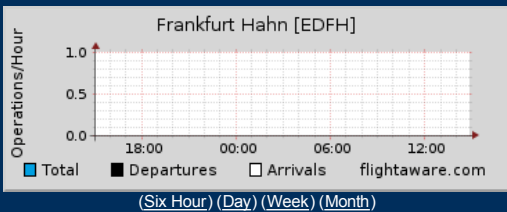

- Live Tracking
- Flight Planning
- Pilot Resources
- Photos
- Squawks & Headlines
- Discussions
- Commercial Services
- About FlightAware
- Contact

➤ FlightAware > Live Flight Tracker > Frankfurt Hahn Airport [EDFH/EDFH]