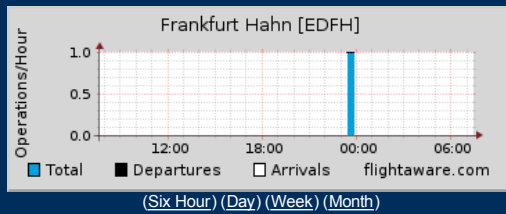

- ▶ Live Tracking
- Flight Planning
- Pilot Resources
- Photos
- Squawks & Headlines
- Discussions
- Commercial Services
- About FlightAware
- Contact

▶ FlightAware > Live Flight Tracker > Frankfurt Hahn Airport [EDFH/EDFH]

EDFH info
or
weather

This airport is outside of FlightAware's service area and will only show data on flights to/from FlightAware's service area and be generally unreliable.

FLIGHT TRACKER

Flight/Tail #: