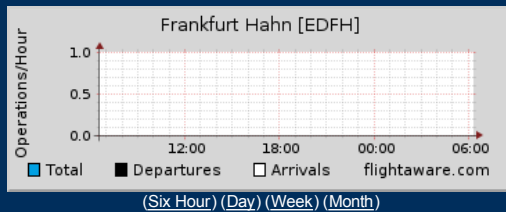

- Live Tracking
- Flight Planning
- Pilot Resources
- Photos
- Squawks & Headlines
- Discussions
- Commercial Services
- About FlightAware
- Contact

➤ FlightAware > Live Flight Tracker > Frankfurt Hahn Airport [EDFH/EDFH]

This airport is outside of FlightAware's service area and will only show data on flights to/from FlightAware's service area and be generally unreliable.

**FLIGHT TRACKER**

Flight/Tail #:

➤ Track Any Flight