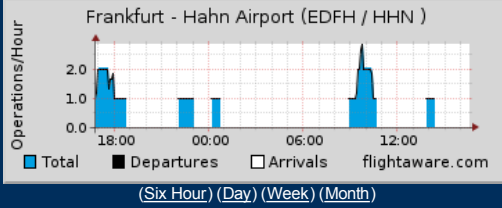

- ▶ Live Tracking
- Flight Planning
- Pilot Resources
- Photos
- Squawks & Headlines
- Discussions
- Commercial Services
- About FlightAware
- Contact

▶ [FlightAware](#) > [Live Flight Tracker](#) > Frankfurt Airport (Hahn Airport) [EDFH/EDFH]

This airport is outside of FlightAware's service area and will only show data on flights to/from FlightAware's service area and be generally unreliable.

FLIGHT TRACKER

Flight/Tail #:

▶ Track Any Flight

Type part of airline name: