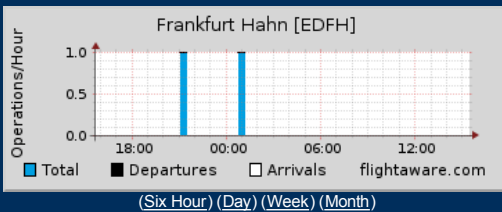

- Live Tracking
- Flight Planning
- Pilot Resources
- Photos
- Squawks & Headlines
- Discussions
- Commercial Services
- About FlightAware
- Contact

➤ FlightAware > Live Flight Tracker > Frankfurt Hahn Airport [EDFH/EDFH]

This airport is outside of FlightAware's service area and will only show data on flights to/from FlightAware's service area and be generally unreliable.

**FLIGHT TRACKER**

Flight/Tail #:

➤ Track Any Flight