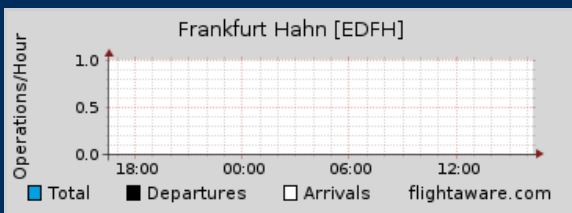

[EDFH info](#)
or
[weather](#)

(Six Hour) (Day) (Week) (Month)

This airport is outside of FlightAware's service area and will only show data on flights to/from FlightAware's service area and be generally unreliable.