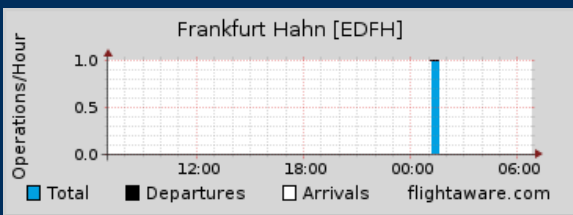

- ▶ Live Tracking
- Flight Planning
- Photos
- Squawks
- Discussions
- News & Media
- Commercial Services
- About FlightAware
- Contact

▶ [FlightAware](#) > [Live Flight Tracker](#) > Frankfurt Hahn Airport [EDFH/EDFH]

[EDFH info](#)
or
[weather](#)

This airport is outside of FlightAware's service area and will only show data on flights to/from FlightAware's service area and be generally unreliable.

FLIGHT TRACKER

Flight/Tail #: