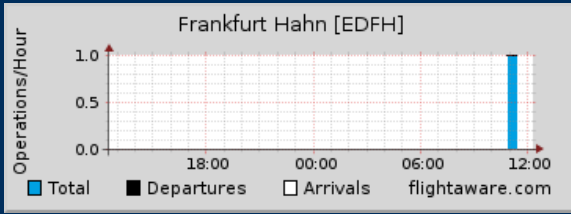

- ▶ Live Tracking
- Flight Planning
- Photos
- Squawks
- Discussions
- News & Media
- Commercial Services
- About FlightAware
- Contact

▶ FlightAware > Live Flight Tracker > Frankfurt Hahn Airport [EDFH/EDFH]

[EDFH info](#)
or
[weather](#)

This airport is outside of FlightAware's service area and will only show data on flights to/from FlightAware's service area and be generally unreliable.

[Add a Remark for this airport](#)