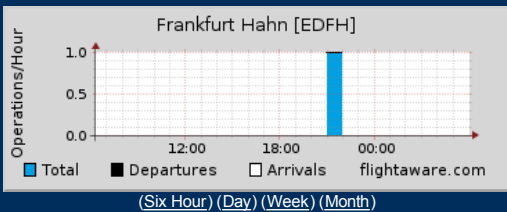

- ▶ Live Tracking
- Flight Planning
- Pilot Resources
- Photos
- Squawks & Headlines
- Discussions
- Commercial Services
- About FlightAware
- Contact

▶ FlightAware > Live Flight Tracker > Frankfurt Hahn Airport [EDFH/EDFH]