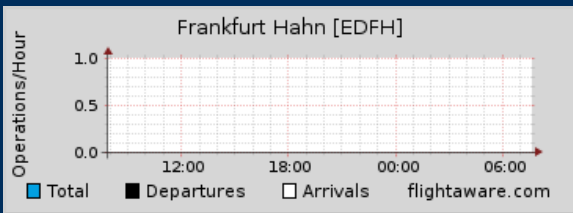

- ▶ Live Tracking
- Flight Planning
- Photos
- Squawks
- Discussions
- News & Media
- Commercial Services
- About FlightAware
- Contact

▶ FlightAware > Live Flight Tracker > Frankfurt Hahn Airport [EDFH]

[EDFH info](#)
or
[weather](#)

(Six Hour) (Day) (Week) (Month)

(Nationwide) (Local)

This airport is outside of FlightAware's service area and will only show data on flights to/from FlightAware's service area and be generally unreliable.