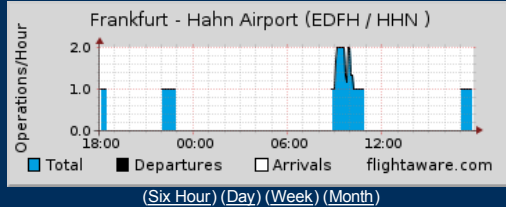

Live Tracking

FlightAware > Live Flight Tracker > Frankfurt Airport (Hahn Airport) [EDFH/EDFH]

Flight Planning

Pilot Resources

Photos

Squawks & Headlines

Discussions

Commercial Services

About FlightAware

Contact

[EDFH info](#)
or
[weather](#)