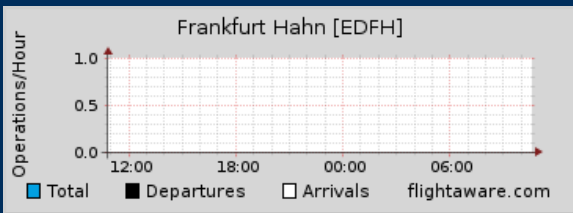

- ▶ Live Tracking
- Flight Planning
- Photos
- Squawks
- Discussions
- News & Media
- Commercial Services
- About FlightAware
- Contact

▶ FlightAware > Live Flight Tracker > Frankfurt Hahn Airport [EDFH/EDFH]

(Six Hour) (Day) (Week) (Month)

[EDFH info](#)
or
[weather](#)

This airport is outside of FlightAware's service area and will only show data on flights to/from FlightAware's service area and be generally unreliable.