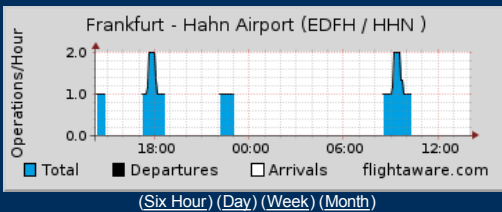

- Live Tracking
- Flight Planning
- Pilot Resources
- Photos
- Squawks & Headlines
- Discussions
- Commercial Services
- About FlightAware
- Contact

➤ FlightAware > Live Flight Tracker > Frankfurt Airport (Hahn Airport) [EDFH/EDFH]