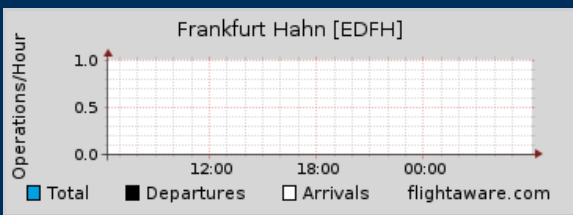

[EDFH info](#)
or
[weather](#)

(Six Hour) (Day) (Week) (Month)

This airport is outside of FlightAware's service area and will only show data on flights to/from FlightAware's service area and be generally unreliable.