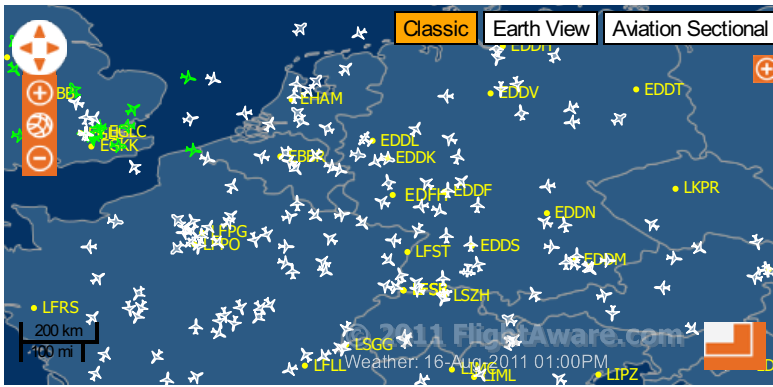

- Live Flight Tracking
- Flight Planning
- Pilot Resources
- Aviation Photos
- Squawks & Headlines
- Discussions
- Commercial Services
- About FlightAware
- Contact

FlightAware > Live Flight Tracker > Frankfurt-Hahn Airport (Kirchberg, Rhineland-Palatinate) EDFH / HHN Flight Tracker

- Overview
- **Flight Tracker**
- FBOs
- Hotels
- Weather
- Map & Diagram
- IFR Plates
- VFR Sectional
- Remarks

QuickBooks Online
The fast, easy way to do your accounting

- ✓ Easy invoicing
- ✓ Track sales & expenses
- ✓ Save time
- ✓ Work anywhere

Try It Free

This airport is in FlightAware's secondary service area. [Learn more about FlightAware's coverage and service areas here.](#)

LIVE FLIGHT TRACKER

PRIVATE FLIGHT TRACKER:
Flight/Tail#
[TRACK FLIGHT](#)

AIRLINE FLIGHT TRACKER:
Airline
Flight #
[TRACK FLIGHT](#)

[FORGOT THE FLIGHT NUMBER?](#)

Arrivals (More)					Departures (More)				
Ident	Type	From	Depart	Arrive	Ident	Type	To	Depart	Arrive
GT18705	B744	Charleston Afb/Intl (KCHS)	04:37a EDT	10:37a CEST	W0A8816		Charleston Afb/Intl (KCHS)	08:58p CEST	12:09a EDT
EIA1270	B742	Dover Afb (KDOV)	02:39a EDT	08:39a CEST					
EIA1298	B742	Charleston Afb/Intl (KCHS)	06:48p EDT	12:48a CEST					

AIRPORT TRACKER/INFO

Airport Code
-or-
Airport City
[VIEW ACTIVITY](#)
[VIEW INFO](#)

REDSTONE COLLEGE

TRAINING SKILLED MAINTENANCE PROFESSIONALS SINCE 1965
Aviation. Electronics. Wind. HVAC.

[LEARN MORE](#)

FlightAware on Like

24,984 people like FlightAware

Janice Kendall And's

En Route/Scheduled to EDFH (More)					Scheduled Departures (More)				
Ident	Type	From	Depart	Arrive	Ident	Type	To	Depart	Arrive
GT18213	B744	Dover Afb (KDOV)	03:25p EDT	04:08a CEST	DAL8959	B763	Mc Guire (KWR)	09:11p CEST	11:55p EDT
GT18213	B744	Dover Afb (KDOV)	11:30p EDT	01:42p CEST	GT18726	B742	Charleston Afb/Intl (KCHS)	09:40p CEST	02:37a EDT
					GT18726	B742	Charleston Afb/Intl (KCHS)	06:30a CEST	10:03a EDT

Related Links

- [EDFH Airport Flight Tracker](#)
- [EDFH Airport Information and Procedures](#)
- [EDFH Weather](#)
- [Buy EDFH Excel flight history](#)
- [Statistics and EDFH graphs](#)
- [Reserve a hotel room in Kirchberg, Rhineland-Palatinate](#)
- [Book a EDFH rental car](#)
- [National and regional weather maps](#)

EDFH Weather

[(More EDFH Weather)](#)

EDFH 161450Z 28005KT 210V060 9999 FEW043 SCT260 22/10 Q1019

2011/08/16 12:27
EDFH 161100Z 1612/1712 29005KT 9999 SCT020 BKN040